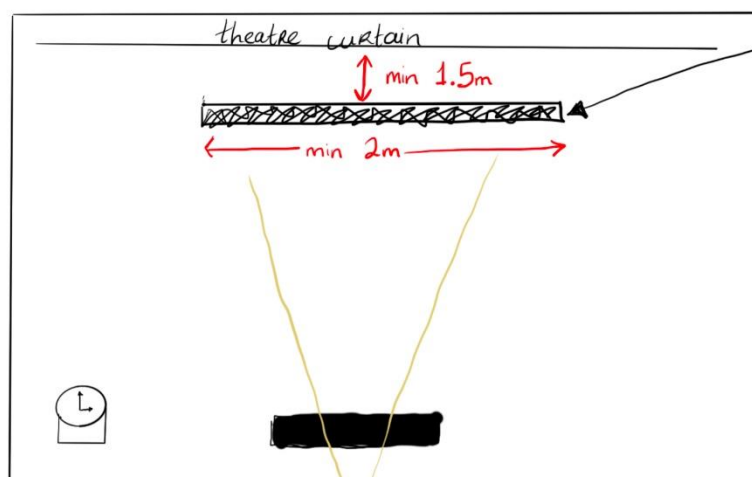

Final stage set up:

static curtain hung by aluminium pole. Same colour as theatre curtain. (curtain does not need to be moved)
curtain height: minimum 2.5m