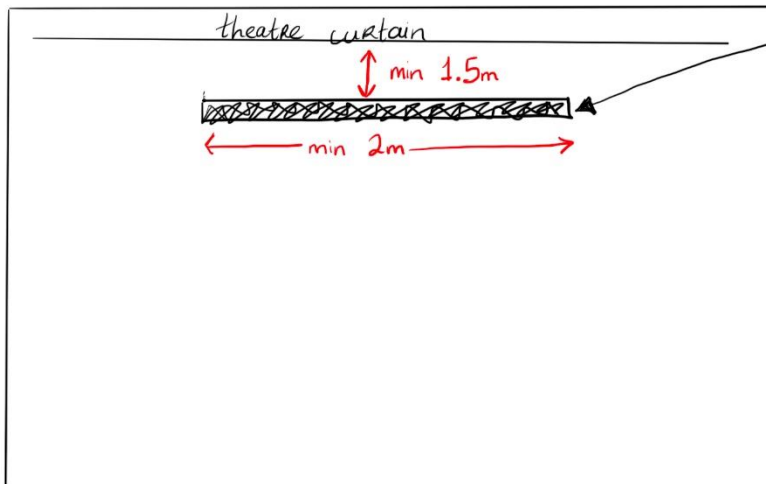

Technical Rider A Matter of Time

SPECS

Location: Indoor. Mid-scale stage, e.g flat floor theatre with an intimate setting. Show is front facing.

Stage measurements: 8m wide, 8m deep, 8m high (min. height 4m50)

Duration: 50-60 mins

Capacity: 300

Minimum Age: 6+

Performances per day: 1 or 2 times

Persons on tour : 4 or 5 (confirmed on booking)

Disciplines: Juggling, dance, acrobatics

To be provided by theatre:

- 1) Aluminium pole with curtain.

This needs to be set up in front of the theatres own back curtain, the same colour as the theatre's curtain. This will provide a place for the performers to leave their props and to change props during the show. It will also be the surface on which the timer is projected. Minimum width 2m.

static curtain hung by aluminium pole. Same colour as theatre curtain. (curtain does not need to be moved)
curtain height: minimum 2.5m

2) Ceiling projector.

A ceiling projector is needed to project onto the above mentioned curtain. This should not interfere with the performers on stage.